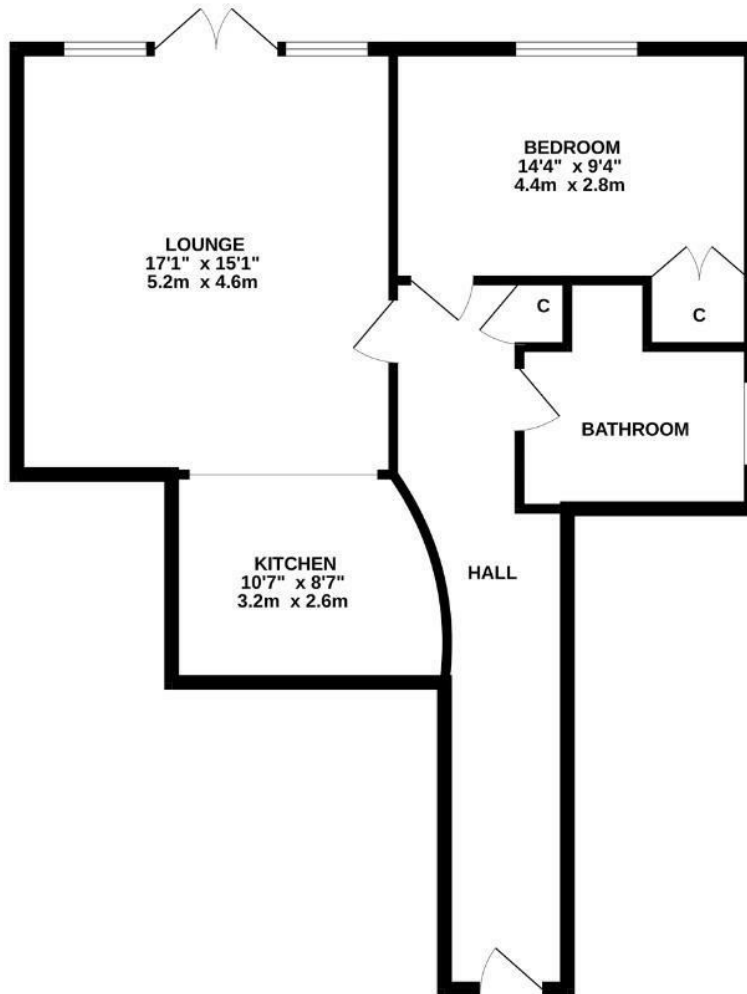

GROUND FLOOR
708 sq.ft. (65.8 sq.m.) approx.